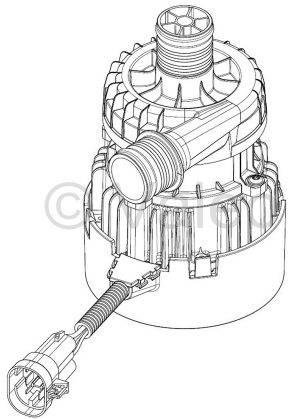

PRODUCT INFORMATION

circulation pump SPump 500 CAN_02 Delphi 5-pole -
Id.No 11125949A

DOCUMENT FOR EXTERNAL USE
Date 02.04.2025

© Valeo TBS 201608 11125949A_img_01